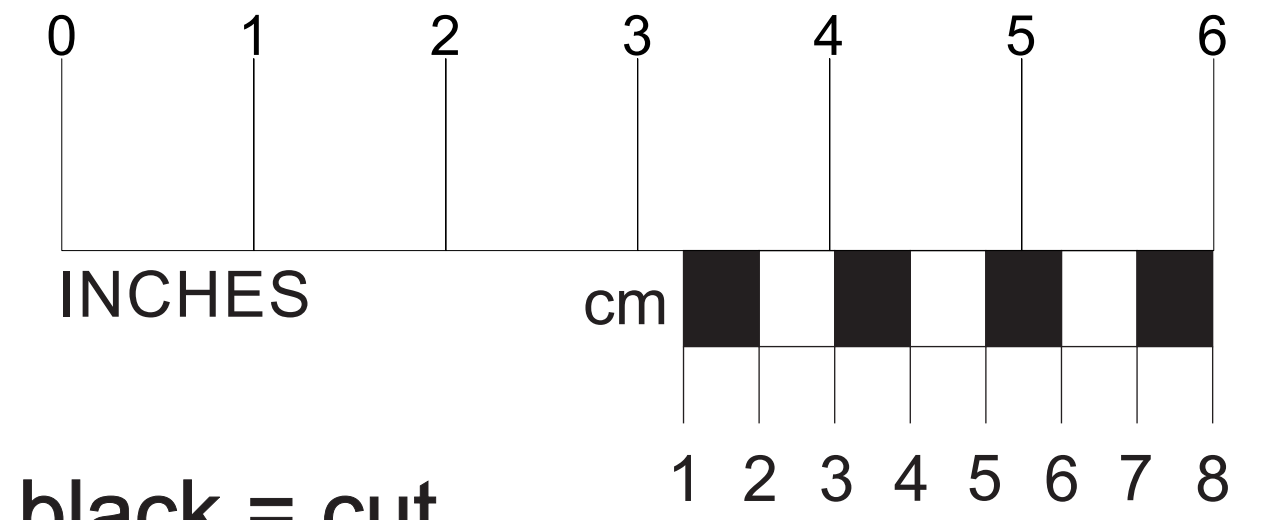

C.G.

black = cut
 red = score 50%
 navyblue = lightly crease
 green = decal option

|B|

|B|

|B|

|A|